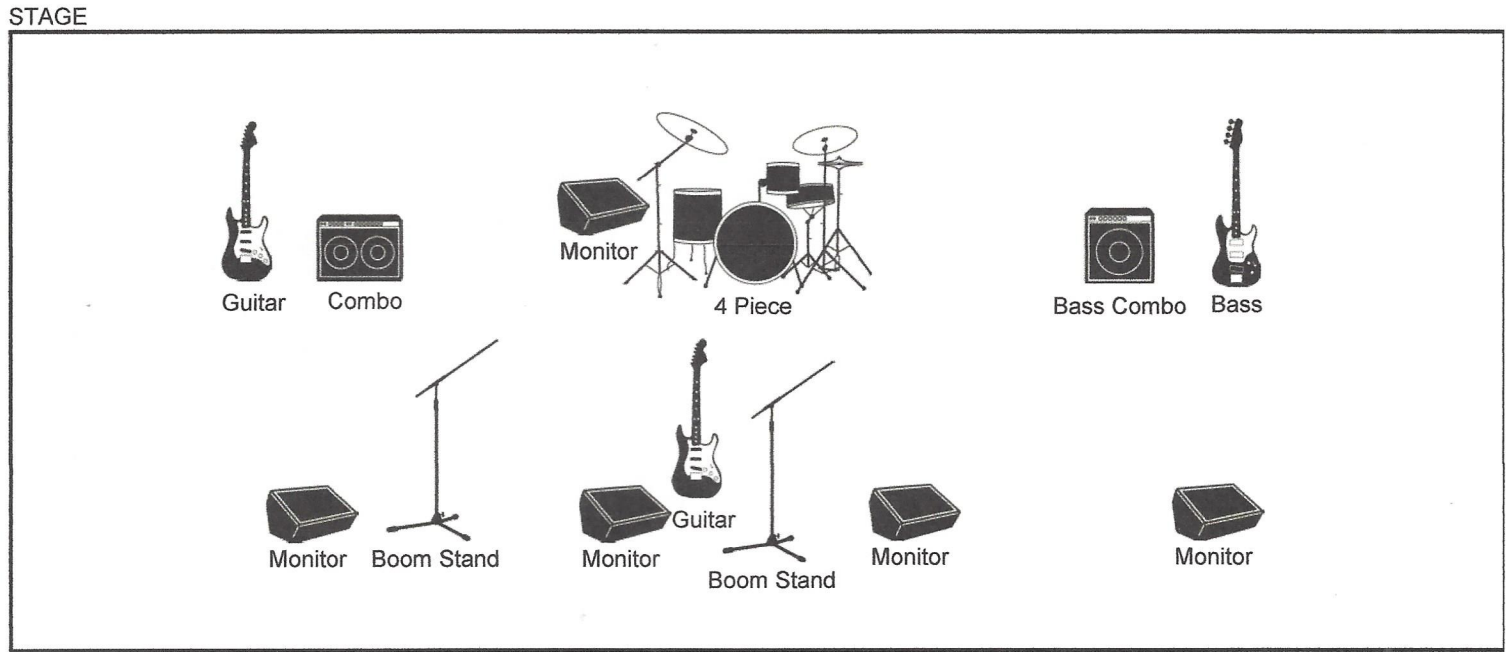

STAGE PLOT DESIGNER

BAND NAME
Thrillbilly Deluxe

VENUE

SHOW DATE / TIME

NOTES

CONTACT#: Eugene 702-400-8922

INPUT LIST

1. Singer needs Direct Box and power up front for FX pedals.
2. Lead Guitar needs combo amp and power for FX pedals.
3. Bass player needs Direct Box or combo amp.
4. Drummer adds second Floor Tom Drum.